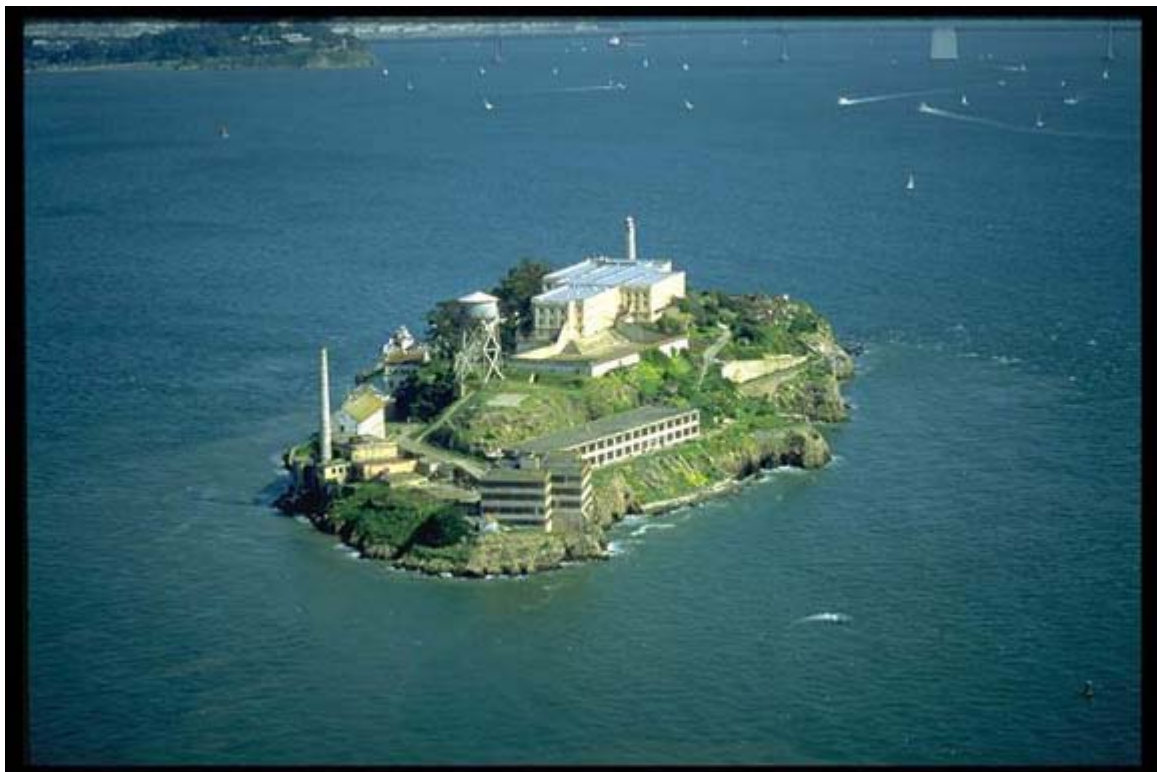

3249-9898

Alcatraz, San Francisco, USA, current time

Tasking:

Move to the optimum position/location and describe Alcatraz Island from above.

Additional feedback:

<http://www.nps.gov/alcatraz/>