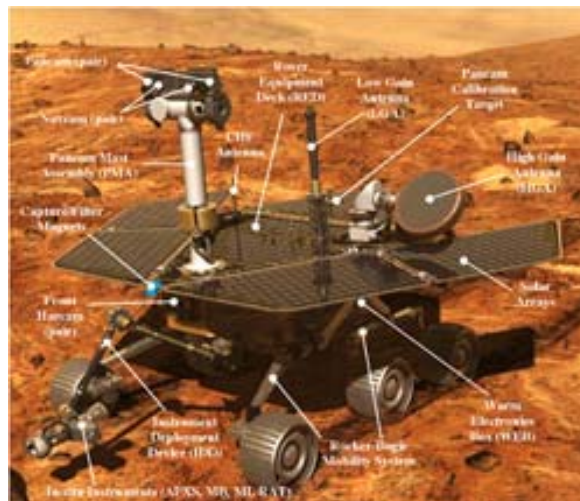

3167-8885

Mars rover 'Spirit', Mars, Current time

Tasking:

Move to the optimum position/location and describe the mars rover 'Spirit' and its local surroundings.

Additional feedback:

<http://marsrovers.nasa.gov/home/>